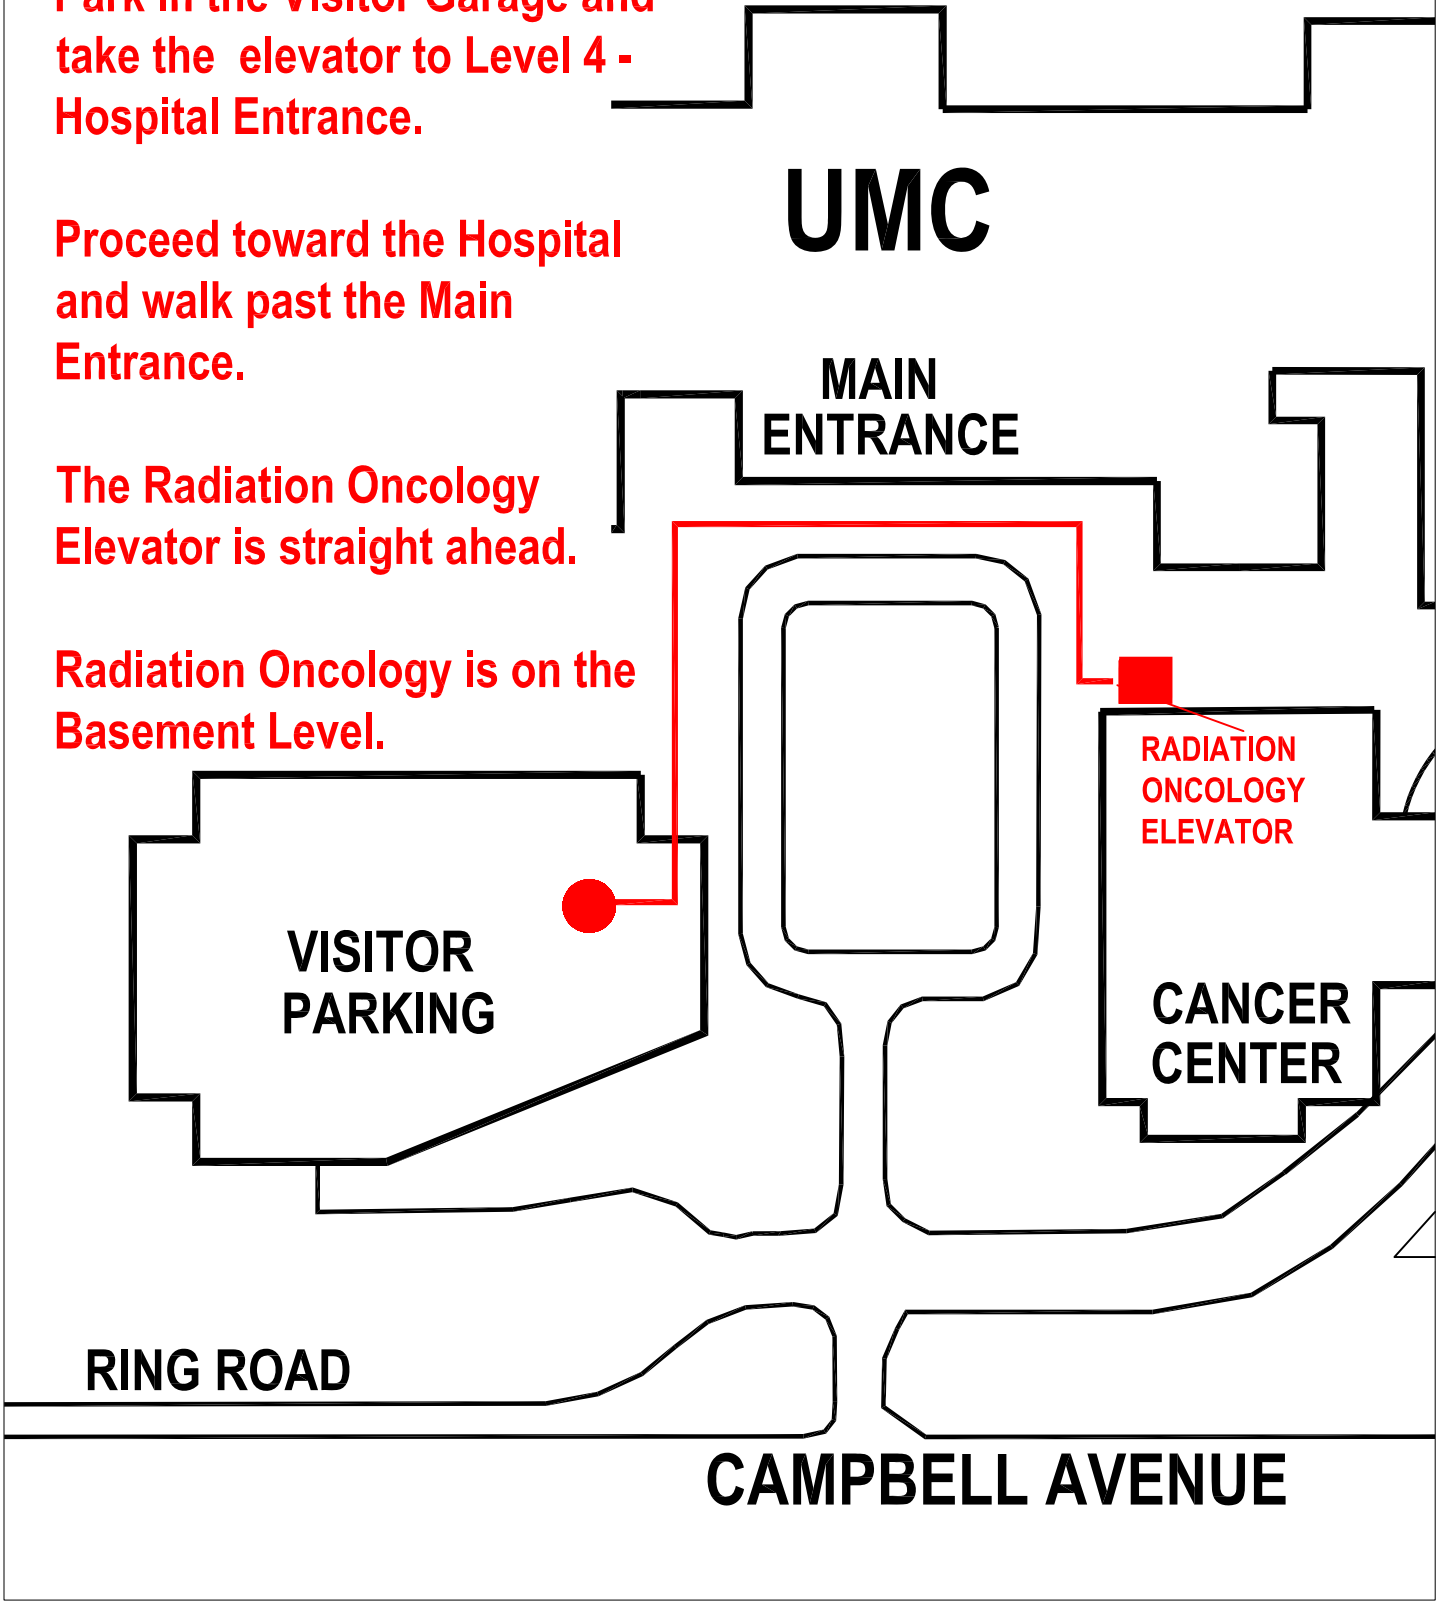

Park in the Visitor Garage and take the elevator to Level 4 - Hospital Entrance.

Proceed toward the Hospital and walk past the Main Entrance.

The Radiation Oncology Elevator is straight ahead.

Radiation Oncology is on the Basement Level.

RADIATION ONCOLOGY MAP